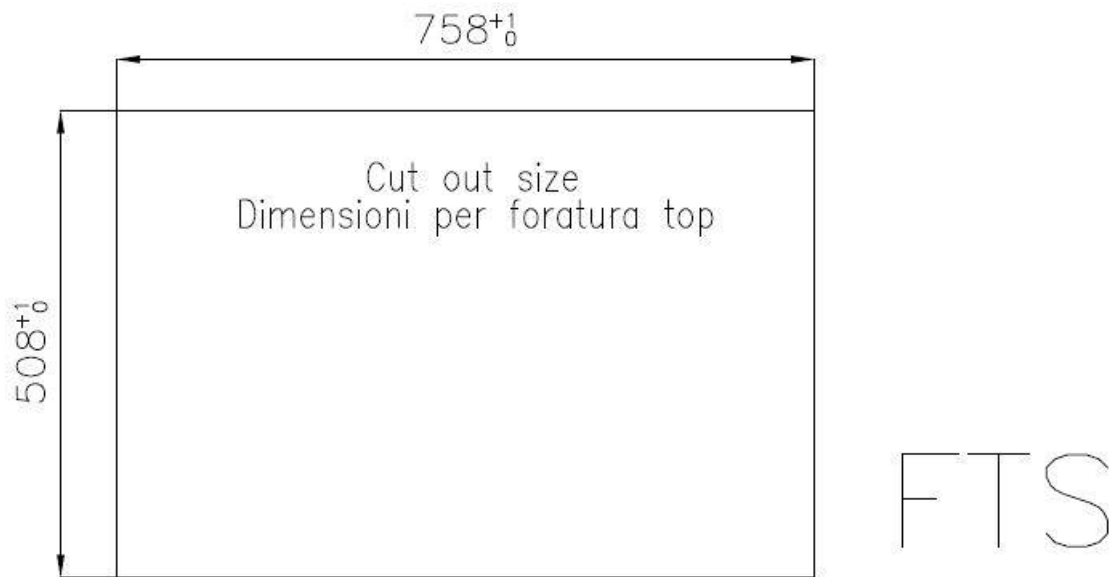

Bowl dimension 710 x 400 mm

Number of bowls 1 bowl

Waste fitting Drain with automatic PM control

FEATURES

VINTAGE The Vintage finish gives the product a long-lived and elegant look, creating a surface that does not fear scratches.

High thickness 1mm thick steel. A significant thickness, which guarantees the maximum sturdiness and durability.

Perimetral overflow The overflow is always a security on the Foster sinks that prevents the overflow of water in case of oversights. The perimeter drain solution improves aesthetics thanks to its square and essential shape.

Small radius Bowls with squared shapes with a modern design and an increased capacity, for a minimal aesthetics connected with an extreme practicity.

TECHNICAL DATA

Lavello serie KE cod. 2266/080

GALLERY