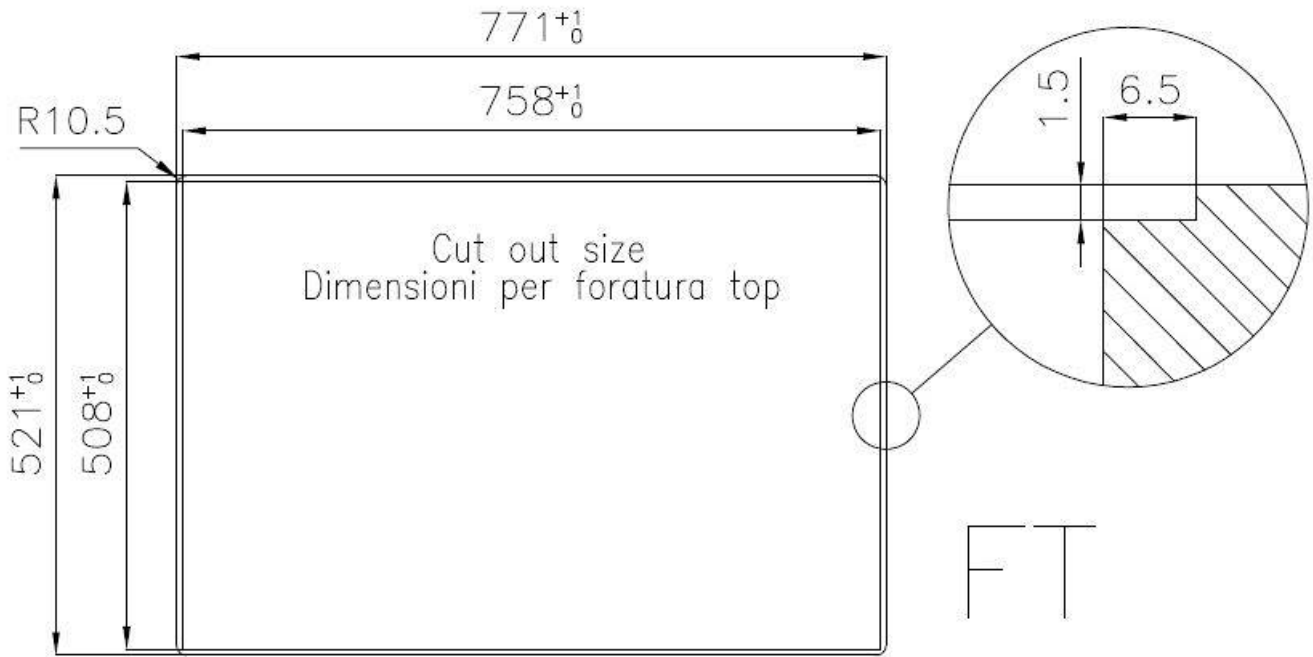

Lavello serie KE cod. 2266/080